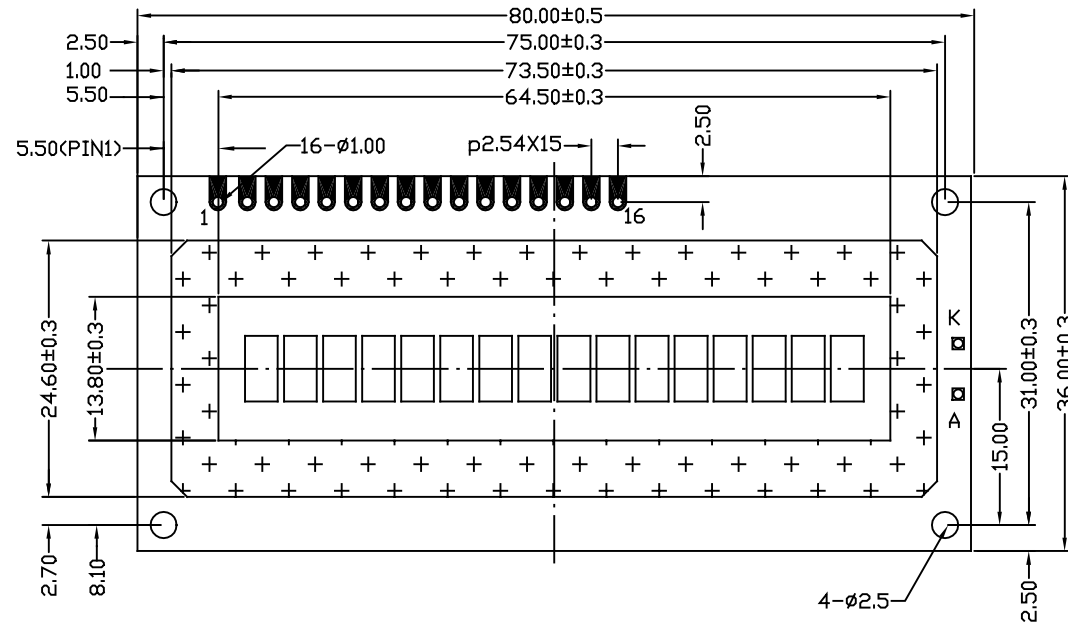

REV	Description	Date
A00	First Issue	2001-NOV-4

16 PIN	1	2	3	4	5	6	7	8	9	10	11	12	13	14	15	16
CONNECTION	vss	VDD	V0	RS	R/W	E	DB0	DB1	DB2	DB3	DB4	DB5	DB6	DB7	LED(-)	LED(+)

Controller: Samsung S6A0069 or equivalence

Description: MECHANICAL SPECIFICATIONS		 TRI-T COMPANY LIMITED		 Projection
Scale: NTS	Sheet : 1 of 1			
Unspecified Tol. ±0.3	Unit mm	Approvals	Date	Do Not Scale This Drawing
Draw:		Check:		
Approve:				